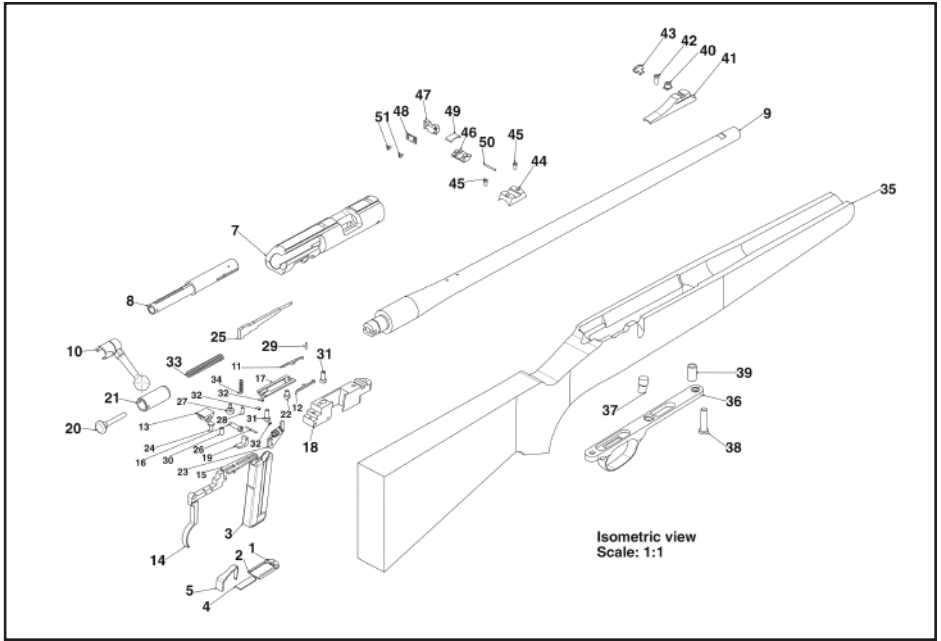

PARTS LIST

Model 5 Rimfire Bolt-Action Exploded View

1	Magazine bottom plate	27	Abutment screw
2	Magazine bottom plate	28	Regulating screw
3	Magazine box	29	Extractor axle
4	Magazine bottom lock piece	30	Trigger spring screw
5	Follower	31	Magazine holder spring
7	Receiver	32	Screw
8	Bolt body	33	Firing pin spring
9	Barrel	34	Magazine holder spring
10	Bolt handle	35	Stock
11	Extractor, left	36	Trigger guard
12	Extractor, right	37	Magazine holder button
13	Trigger holder	38	Screw
14	Trigger	39	Distance bushing
15	Safety	40	Carrier
16	Trigger screw	41	Front sight base
17	Ejector	42	Screw
18	Magazine carrier	43	Front sight
19	Magazine holder	44	Rear sight base
20	Spring holder	45	Base screw
21	Cover	46	Rear sight carrier
22	Ejector securing pin	47	Plate carrier
23	Safety lever	48	Rear sight plate
24	Plug	49	Rear sight spring
25	Firing pin	50	Rear sight axle
26	Magazine holder axle	51	Plate screw