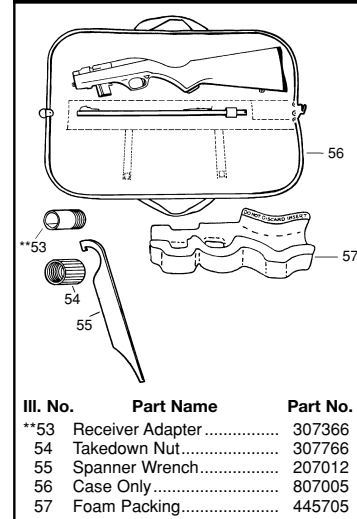

Model 70PSS only

Ill. No.	Part Name	Part No.
**53	Receiver Adapter	307366
54	Takedown Nut	307766
55	Spanner Wrench	207012
56	Case Only	807005
57	Foam Packing	445705