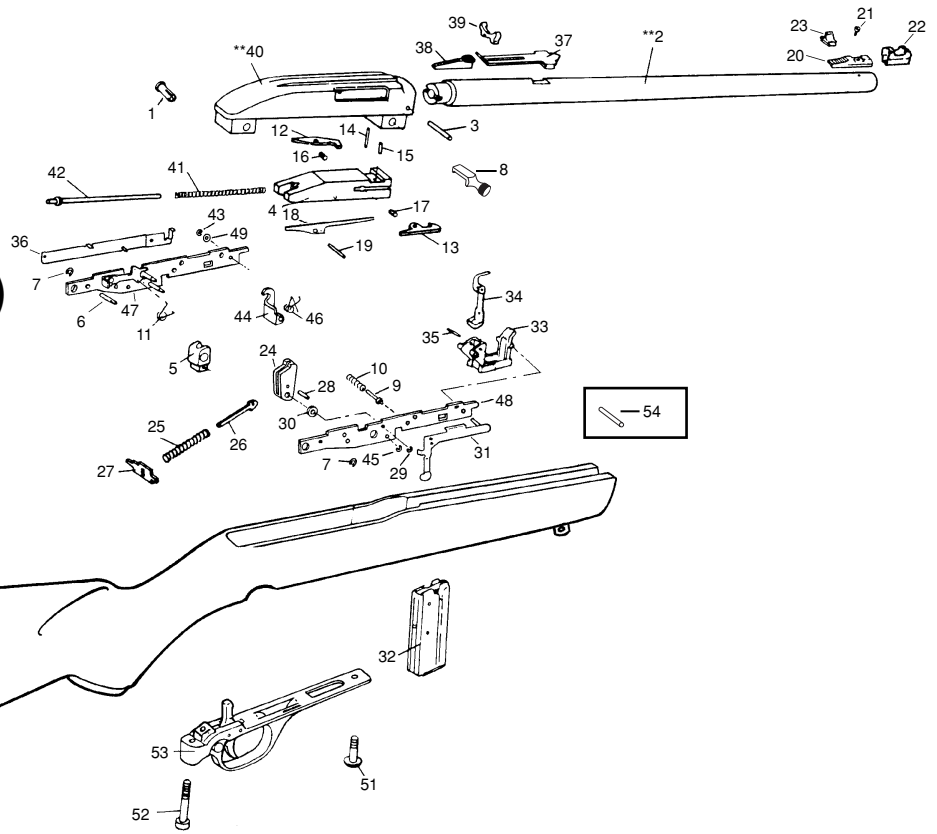

### Rifle With Clip Magazine (22 L.R. and 17 Mach 2)

\* Restricted availability—Part sent to qualified gunsmith only.

\*\* Restricted availability—Parts installed at factory only.

\*\*\* Non-restricted availability—Part may require some final fitting, sanding or filing.

#### SELF-LOADING CARBINE WITH CLIP MAGAZINE

For parts prices, call 1-800-544-8892 (8 A.M. to 4:30 P.M., Eastern Time, Weekdays)

Be sure to mention gun serial number when ordering parts

ILL. NO.	PART NAME	ILL. NO.	PART NAME
1	Assembly Post	28	Hammer Strut Pin
**2	Barrel	29	Hammer Pin Ring
3	Barrel Retaining Pin	30	Hammer Spacer
4	Breech Bolt Only	31	Last Shot Hold Open Assembly
5	Buffer	32	Magazine Complete
6	Buffer Pin	33	Magazine Guide
7	Buffer Pin Rings (2)	34	Magazine Latch & Ejector
8	Charging Handle	35	Magazine Latch Pin
9	Detent	36	Magazine Lever Assembly
10	Detent Spring	37	Rear Sight Base
11	Disconnecter Spring	38	Rear Sight Elevator
12	Extractor, Left Hand	39	Rear Sight Folding Leaf
13	Extractor, Right Hand	**40	Receiver
14	Extractor Pin, Left Hand	41	Recoil Spring
15	Extractor Pin, Right Hand	42	Recoil Spring Guide
16	Extractor Spring, Left Hand	43	Retaining Ring
17	Extractor Spring, Right Hand	44	Sear
18	Firing Pin	45	Sear Pin Ring
19	Firing Pin Retaining Pin	46	Sear Spring
20	Front Sight Ramp Base	47	Sideplate Sub-Assembly, Left Hand
21	Front Sight Ramp Base Screw	48	Sideplate, Right Hand
22	Front Sight Ramp Hood	49	Spring Washer
23	Front Sight Ramp Insert	50	Stock
24	Hammer	51	Takedown Screw, Front
25	Hammer Spring	52	Takedown Screw, Rear
26	Hammer Strut	53	Trigger Guard Complete
27	Hammer Strut Bridge		