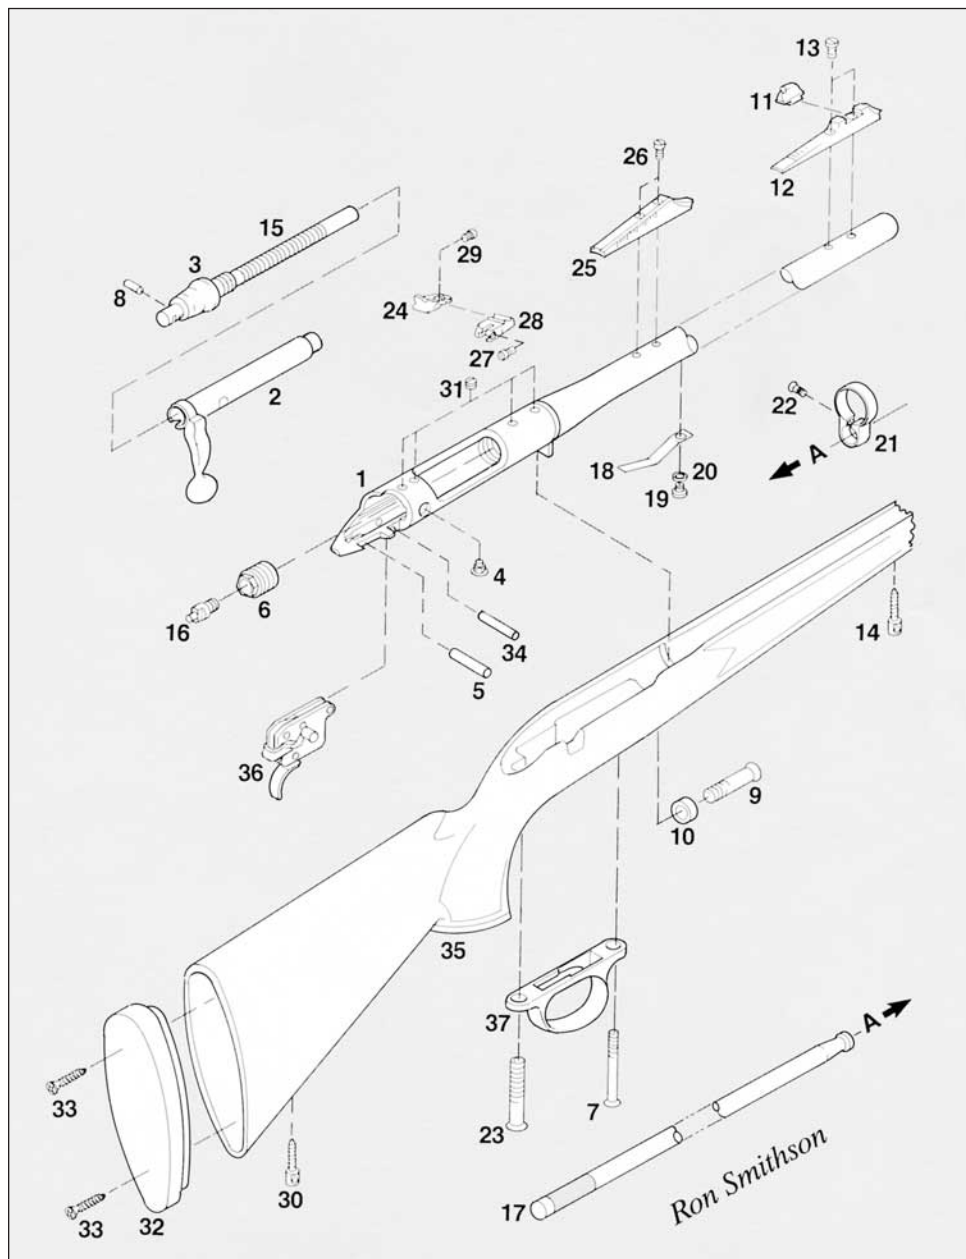

MODEL 700™ ML/MLS

In-Line Bolt Action Muzzleloading Rifle

MODEL 700™ ML/MLS

In-Line Bolt Action Muzzleloading Rifle

PARTS LIST

VIEW #	PART NAME	ACCESSORIES
1	Barrel Assembly	NOTE: Parts listed below are accessories packed in the box with your Model 700™ ML/MLS.
2	Bolt Assembly	
3	Bolt Plug	
4	Bolt Stop/Cam Follower Screw	
5	Bolt Stop Pin (Restricted)	
6	Breech Plug	
7	Center Guard Screw	
8	Firing Pin Cross Pin	
9	Front Guard Screw	
10	Front Guard Screw Bushing	
11	Front Sight	Breech Plug/Nipple Wrench
12	Front Sight Ramp	Cleaning Jag
13	Front Sight Ramp Screw	Cleaning Rod Receiver Tube
14	Front Swivel Screw	Hex Key
15	Mainspring	Ramrod Extension
16	Nipple	Ramrod Extension Handle
17	Ramrod	T-Bar
18	Ramrod Spring	Weather Shroud
19	Ramrod Spring Screw	
20	Ramrod Spring Screw Washer	
21	Ramrod Support	
22	Ramrod Support Screw	
23	Rear Guard Screw	
24	Rear Sight Aperture	
25	Rear Sight Base	
26	Rear Sight Base Screw (2)	
27	Rear Sight Elevation Screw	
28	Rear Sight Slide	
29	Rear Sight Windage Screw	
30	Rear Swivel Screw	
31	Receiver Plug Screw	
32	Recoil Pad	
33	Recoil Pad Screw	
34	Sear Pin	
35	Stock Assembly	
36	Trigger Assembly (Restricted)	
37	Trigger Guard	