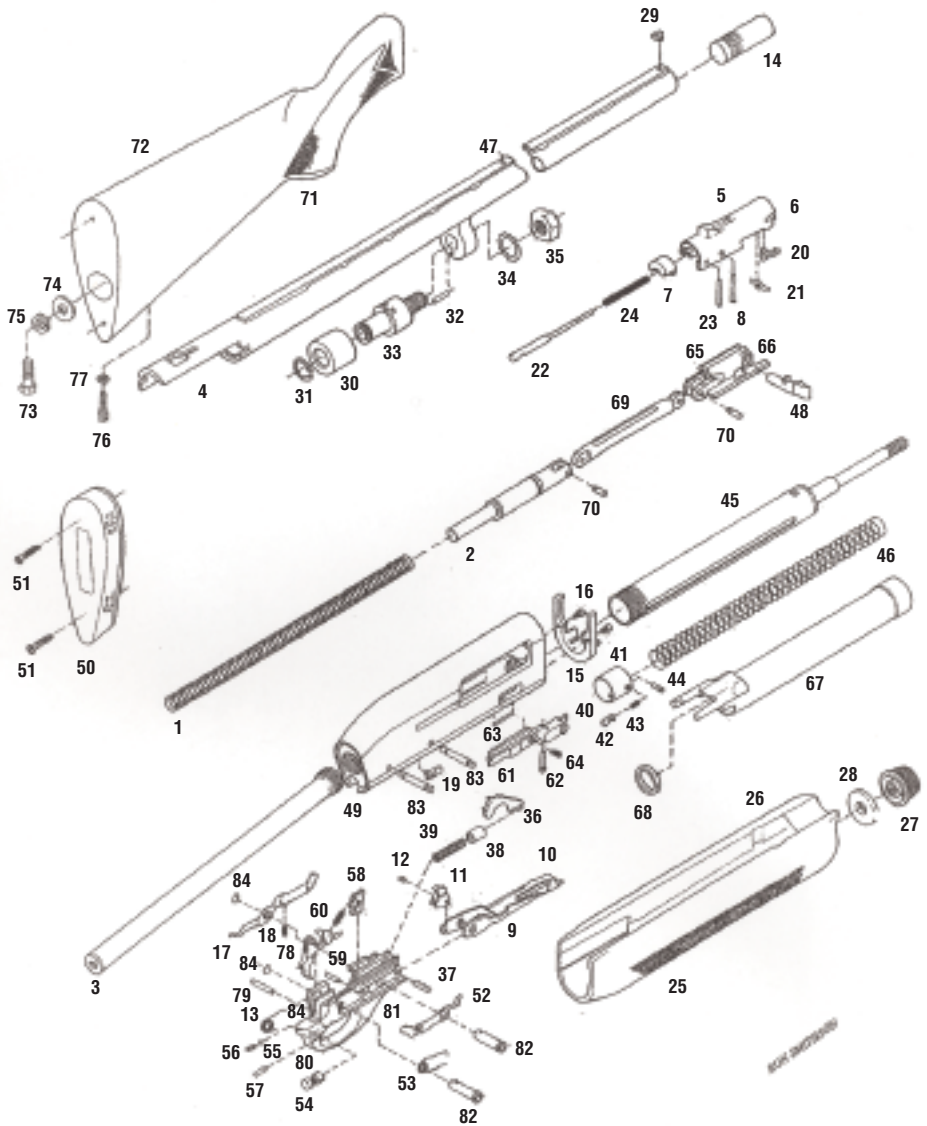

MODEL SP-10™ MAGNUM

Autoloading Shotgun

MODEL SP-10™ Magnum

Autoloading Shotgun PARTS LIST

VIEW #	PART NAME	VIEW #	PART NAME
NOTE: Parts subject to change without notice FOB Ilion, New York.			
1	Action Spring	48	Operating Handle
2	Action Spring Plunger	49	Receiver Sub-Assembly (Restricted) (Includes # 19 & # 63)
3	Action Spring Tube Assembly	50	Recoil Pad
4	Barrel Assembly	51	Recoil Pad Screw (2)
5	Bolt	52	Release Lever
6	Bolt Assembly	53	Release Lever Spring
7	Bolt Buffer	54	Safety Mechanism
8	Bolt Cam Pin	55	Safety Mechanism Detent Ball
9	Carrier	56	Safety Mechanism Spring
10	Carrier Assembly	57	Safety Mechanism Spring Retaining Pin
11	Carrier Dog	58	Sear
12	Carrier Dog Pin	59	Sear Pivot Pin
13	Carrier Dog Spring	60	Sear Spring
14	Choke Tube	61	Shell Stop
15	Collar	62	Shell Stop Pivot
16	Collar Screw (2)	63	Shell Stop Pivot Retainer
17	Disconnecter	64	Shell Stop Spring
18	Disconnecter Spring	65	Slide
19	Ejector	66	Slide Assembly
20	Extractor	67	Slide Extension Assembly
21	Extractor Plunger	68	Slide Extension Buffer
42	Extractor Spring	69	Slide Link
22	Firing Pin	70	Slide Link Pivot (2)
23	Firing Pin Retaining Pin	71	Stock
24	Firing Pin Spring	72	Stock Assembly
25	Fore-End	73	Stock Bolt
26	Fore-End Assembly	74	Stock Bolt Lockwasher
27	Fore-End Cap Assembly	75	Stock Bolt Washer
28	Fore-End Washer	76	Stock Swivel Screw
29	Front Sight	77	Stock Swivel Screw Washer
30	Gas Cylinder	78	Trigger Assembly (Restricted)
31	Gas Cylinder Retainer	79	Trigger Pivot Pin
32	Gas Lug Pin	80	Trigger Plate Sub Assembly (Restricted)
33	Gas Piston	81	Trigger Plate Assembly
34	Gas Piston Lockwasher	82	Trigger Plate Pin Bushing (2)
35	Gas Piston Nut	83	Trigger Plate Pin (2)
36	Hammer	84	Trigger Plate Detent Spring (2)
37	Hammer Pivot Pin		
38	Hammer Plunger		
39	Hammer Spring		
40	Magazine Follower		
41	Magazine Follower Assembly		
42	Magazine Follower Plunger		
43	Magazine Follower Plunger Spring		
44	Magazine Follower Plunger Retaining Pin		
45	Magazine Tube Sub-Assembly		
46	Magazine Spring		
47	Middle Sight		