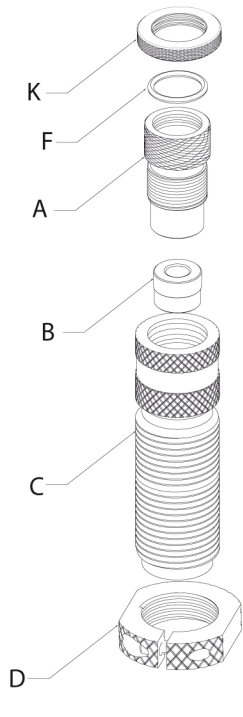

PARTS LIST

Key	Description	Part No.
-----	-------------	----------

A	Bushing Cap	*
B	Neck Size Bushing	*
C	Size Die Body	*
D	Sure-Loc Ring	044000
E	Large Spindle Retainer	396615
	Small Spindle Retainer	396616
F	O-Ring	396470
G	Large E-Clip (2)	396622
	Small E-Clip (2)	396621
H	Large Decap Spindle	396619
	Small Decap Spindle	396617
I	Decap Pin	390222
J	Elliptical Expander	*
K	Lock Nut	392764

* Caliber specific part numbers are assigned to these items.