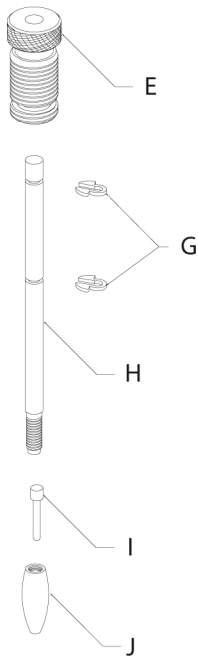

PARTS LIST

Key	Description	Part No.
-----	-------------	----------

A	Bushing Cap	*
B	Neck Size Bushing	*
C	Size Die Body	*
D	Sure-Loc Ring	044000
E	Large Spindle Retainer	396615
	Small Spindle Retainer	396616
F	O-Ring	396470
G	Large E-Clip (2)	396622
	Small E-Clip (2)	396621
H	Large Decap Spindle	396619
	Small Decap Spindle	396617
I	Decap Pin	390222
J	Elliptical Expander	*
K	Lock Nut	392764

* Caliber specific part numbers are assigned to these items.