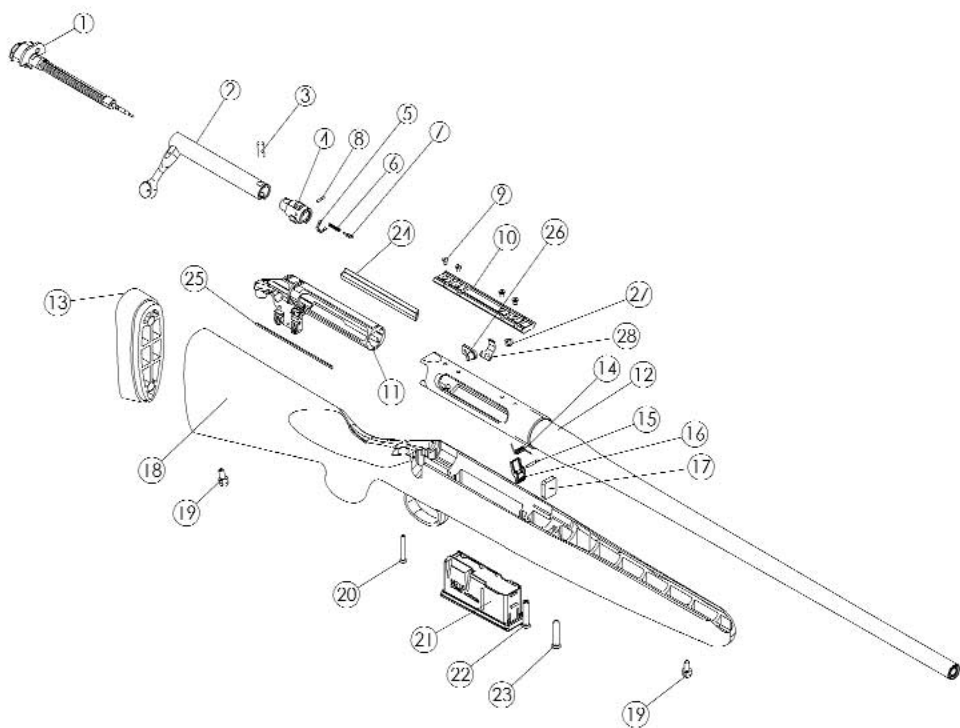

MODEL 710™

Bolt Action Centerfire Rifle

MODEL 710™

Bolt Action Centerfire Rifle

PARTS LIST

VIEW #	PART NAME
1	Firing Pin Assembly
2	Bolt Body Assembly
3	Bolt Assembly Pin
4	Bolt Head
5	Extractor
6	Ejector Spring
7	Ejector
8	Ejector Pin
9	Scope Rail Screw (4 Req'd)
10	Scope Rail
11	Receiver Insert Assembly
12	Barrel Assembly (30-06)
12	Barrel Assembly (270)
13	Recoil pad
14	Latch Spring
15	Latch Pivot Pin
16	Magazine Latch
17	Recoil Bracket
18	Stock
19	Sling Swivel Stud (2 Req'd)
20	Rear Take Down Screw
21	Magazine Box Assembly
22	Middle Take Down Screw
23	Front Take Down Screw
24	Rec Insert Backer Left
25	Rec insert Backer Right
26	Bolt Stop
27	Support Screw
28	Bolt Stop Spring