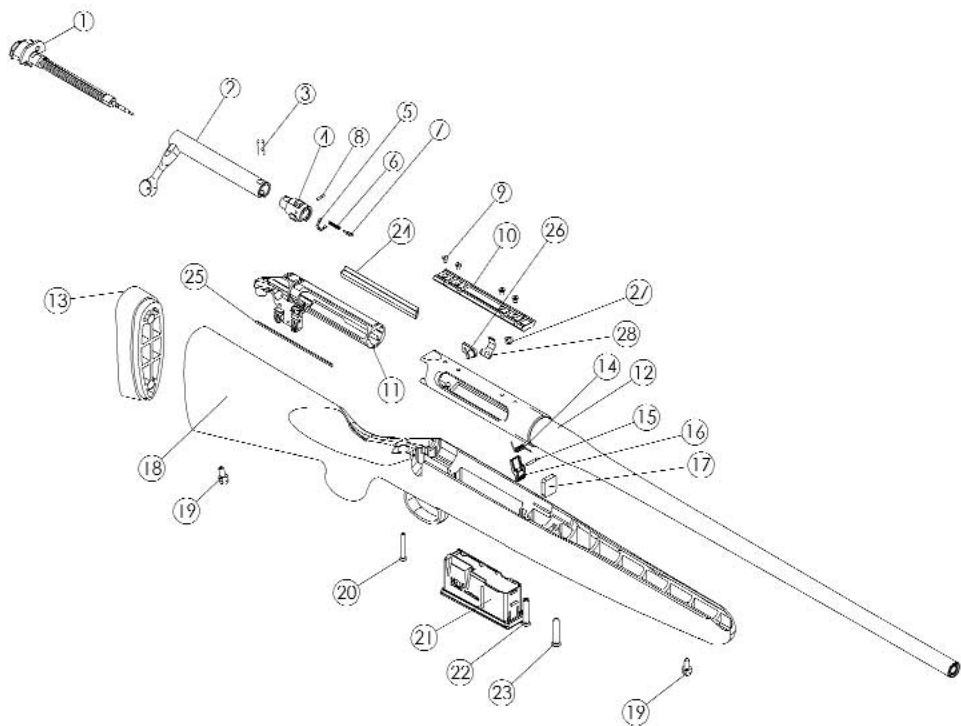

MODEL 710™

Bolt Action Centerfire Rifle

MODEL 710™

Bolt Action Centerfire Rifle

PARTS LIST

VIEW #	PART NAME
1	Firing Pin Assembly
2	Bolt Body Assembly
3	Bolt Assembly Pin
4	Bolt Head
5	Extractor
6	Ejector Spring
7	Ejector
8	Ejector Pin
9	Scope Rail Screw (4 Req'd)
10	Scope Rail
11	Receiver Insert Assembly
12	Barrel Assembly (30-06)
12	Barrel Assembly (270)
13	Recoil pad
14	Latch Spring
15	Latch Pivot Pin
16	Magazine Latch
17	Recoil Bracket
18	Stock
19	Sling Swivel Stud (2 Req'd)
20	Rear Take Down Screw
21	Magazine Box Assembly
22	Middle Take Down Screw
23	Front Take Down Screw
24	Rec Insert Backer Left
25	Rec insert Backer Right
26	Bolt Stop
27	Support Screw
28	Bolt Stop Spring